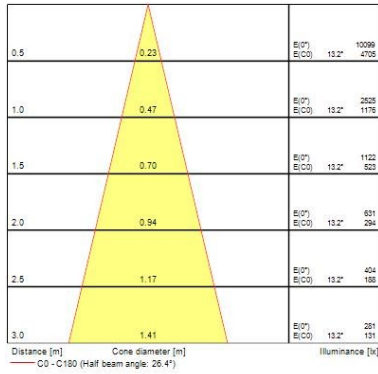

Myriad Adjustable Round - White with White bezel

MYRIAD ADJ ROUND WHITE 2700K PHDIM WHITE BZ
2058029

General application	Hospitality, Office, Retail, Residential & Consumer
ETIM Class	EC001744
Warranty	5 years

Optical data

Fixture luminous flux (lm)	567
Luminaire efficacy (lm/W)	57
LOR (%)	100
Colour temperature (K)	2700
Light colour	Candlelight
CRI (Ra)	85
Colour Variation Initial (SDCM)	SDCM3
Adjustable chromaticity	N
Beam Angle (°)	24
Photobiological Risk Group	RG1

Electrical data

Total power consumption (W)	10
Mains voltage (V)	230-240V~
Electrical protection	Class II
Transformer required	Yes
Drive current (mA)	350
Energy Efficiency Class (A->G) of contained light source	E
Nominal Frequency (Hz)	50/60Hz

Physical data

Housing colour	White
IP rating	IP20
IK rating	IK02
Cutout Dimensions (W x L in mm or Diameter in mm)	76
Max. Lamp Diameter (mm) - D	90
Weight (kg)	0.38
Recessed Depth (mm)	115

Packaging

Single packaging type	Carton
Product EAN number	5025768580293
Packaging single length / height (cm)	17.5
Packaging single width (cm)	15.0
Packaging single depth (cm)	17.5
DUN14 (outer)	05025768580293
Units per outer package	1
Packaging outer length / height (cm)	17.5
Packaging outer width (cm)	15.0
Packaging outer depth (cm)	17.5

Myriad Adjustable Round - White with White bezel MYRIAD ADJ ROUND WHITE 2700K PHDIM WHITE BZ 2058029

PHOTOMETRY

TECHNICAL DRAWINGS