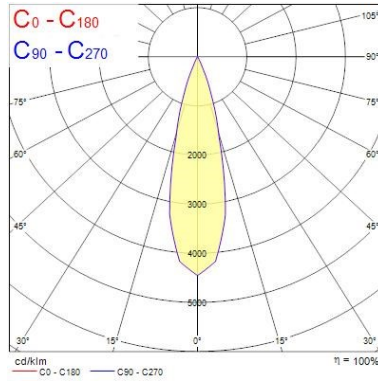

Myriad Adjustable Round - White with White bezel

MYRIAD ADJ ROUND WHITE 2700K PHDIM WHITE BZ
2058029

General application	Hospitality, Office, Retail, Residential & Consumer
ETIM Class	EC001744
Warranty	5 years

Optical data

Fixture luminous flux (lm)	567
Luminaire efficacy (lm/W)	57
LOR (%)	100
Colour temperature (K)	2700
Light colour	Candlelight
CRI (Ra)	85
Colour Variation Initial (SDCM)	SDCM3
Adjustable chromaticity	N
Beam Angle (°)	24
Photobiological Risk Group	RG1

Electrical data

Total power consumption (W)	10
Mains voltage (V)	230-240V~
Electrical protection	Class II
Transformer required	Yes
Drive current (mA)	350
Energy Efficiency Class (A->G) of contained light source	E
Nominal Frequency (Hz)	50/60Hz

Physical data

Housing colour	White
IP rating	IP20
IK rating	IK02
Cutout Dimensions (W x L in mm or Diameter in mm)	76
Max. Lamp Diameter (mm) - D	90
Weight (kg)	0.38
Recessed Depth (mm)	115

Packaging

Single packaging type	Carton
Product EAN number	5025768580293
Packaging single length / height (cm)	17.5
Packaging single width (cm)	15.0
Packaging single depth (cm)	17.5
DUN14 (outer)	05025768580293
Units per outer package	1
Packaging outer length / height (cm)	17.5
Packaging outer width (cm)	15.0
Packaging outer depth (cm)	17.5

Myriad Adjustable Round - White with White bezel MYRIAD ADJ ROUND WHITE 2700K PHDIM WHITE BZ 2058029

PHOTOMETRY

TECHNICAL DRAWINGS