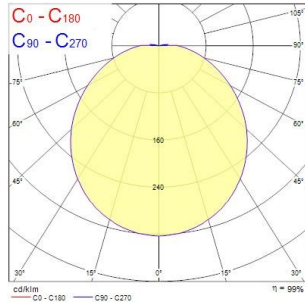

Start Surface IP66 Ø300mm START SURFACE IP66 1100LM 840 IK10 WHT 0049287

Product features

- LED exterior surface mounted luminaire, 1100lm, 12W power consumption, 92lm/W efficacy, 4000K color temperature, CRI80, non-dimmable, IP66, IK10, 50,000 hours (L70), white housing, vandal resistant

PRODUCT OVERVIEW

Product name	START SURFACE IP66 1100LM 840 IK10 WHT
Technology	LED
Housing	PC Polycarbonate
Environment	Indoor, Outdoor
General application	Hospitality
ETIM Class	EC002892
E-number FI	4274498
E-number SE	7505131
Warranty	5 years
Fixture luminous flux (lm)	1100
Luminaire efficacy (lm/W)	92
Colour temperature (K)	4000
Light colour	Neutral White
CRI (Ra)	80
Beam Angle (°)	120
Beam Angle (°)	110
Photobiological Risk Group	RG0
Total power consumption (W)	12
Electrical protection	Class II
Dimmable	No
LED Flickering Rate	Low (6% - 20%)
Housing colour	RAL 9003 - Signal white
IP rating	IP66
IK rating	IK10
Product EAN number	5410288492872

PHOTOMETRY

Start Surface IP66 Ø300mm *START SURFACE IP66 1100LM 840 IK10 WHT* 0049287

TECHNICAL DRAWINGS