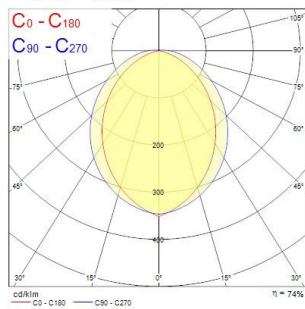

Start Surface IP66 Ø300mm START SURFACE IP66 1100LM 840 IK10 WHT 0049287

Product features

- LED exterior surface mounted luminaire, 1100lm, 12W power consumption, 92lm/W efficacy, 4000K color temperature, CRI80, non-dimmable, IP66, IK10, 50,000 hours (L70), white housing, vandal resistant

PRODUCT OVERVIEW

Product name	START SURFACE IP66 1100LM 840 IK10 WHT
Technology	LED
Housing	PC Polycarbonate
Environment	Indoor, Outdoor
General application	Hospitality
ETIM Class	EC002892
E-number FI	4274498
E-number SE	7505131
Warranty	5 years
Fixture luminous flux (lm)	1100
Luminaire efficacy (lm/W)	92
Colour temperature (K)	4000
Light colour	Neutral White
CRI (Ra)	80
Beam Angle (°)	120
Beam Angle (°)	110
Photobiological Risk Group	RG0
Total power consumption (W)	12
Electrical protection	Class II
Dimmable	No
LED Flickering Rate	Low (6% - 20%)
Housing colour	RAL 9003 - Signal white
IP rating	IP66
IK rating	IK10
Product EAN number	5410288492872

PHOTOMETRY

Start Surface IP66 Ø300mm *START SURFACE IP66 1100LM 840 IK10 WHT* 0049287

TECHNICAL DRAWINGS