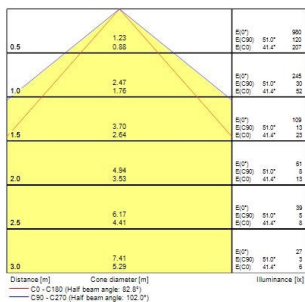

Start Surface IP66 Ø300mm START SURFACE IP66 1100LM 840 IK10 WHT 0049287

Product features

- LED exterior surface mounted luminaire, 1100lm, 12W power consumption, 92lm/W efficacy, 4000K color temperature, CRI80, non-dimmable, IP66, IK10, 50,000 hours (L70), white housing, vandal resistant

PRODUCT OVERVIEW

Product name	START SURFACE IP66 1100LM 840 IK10 WHT
Technology	LED
Housing	PC Polycarbonate
Environment	Indoor, Outdoor
General application	Hospitality
ETIM Class	EC002892
E-number FI	4274498
E-number SE	7505131
Warranty	5 years
Fixture luminous flux (lm)	1100
Luminaire efficacy (lm/W)	92
Colour temperature (K)	4000
Light colour	Neutral White
CRI (Ra)	80
Beam Angle (°)	120
Beam Angle (°)	110
Photobiological Risk Group	RG0
Total power consumption (W)	12
Electrical protection	Class II
Dimmable	No
LED Flickering Rate	Low (6% - 20%)
Housing colour	RAL 9003 - Signal white
IP rating	IP66
IK rating	IK10
Product EAN number	5410288492872

PHOTOMETRY

Start Surface IP66 Ø300mm *START SURFACE IP66 1100LM 840 IK10 WHT* 0049287

TECHNICAL DRAWINGS