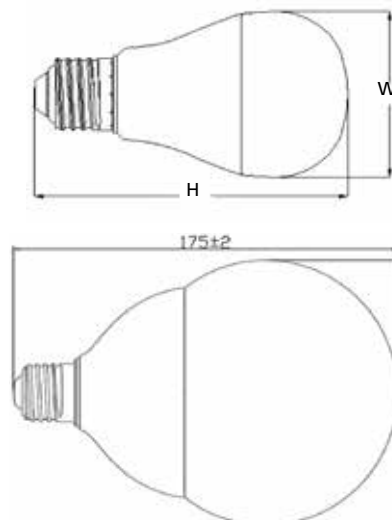

Dimensions

A60	E27	B22
H	109	107
W	60	60
A60 1521lm	E27	
H	120	
W	60	
A67	E27	
H	143	
W	60	
G120	E27	
H	175	
W	120