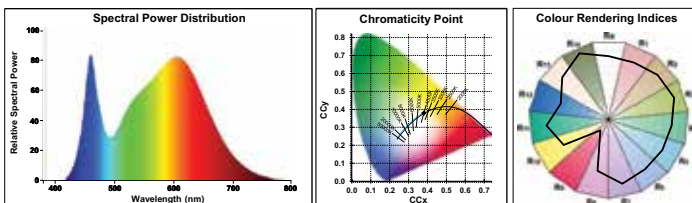

Dimensions

A60	E27	B22
H	109	107
W	60	60
A60 1521lm	E27	
H	120	
W	60	
A67	E27	
H	143	
W	60	
G120	E27	
H	175	
W	120	

Additional Images

ToLEDo GLS Dimmable

Features

- Compact and elegant design
- Wide range of lumen outputs, from 810lm to 1521lm
- Up to 85% energy saving compared to incandescent lamps
- Instant light at the flick of a switch
- Suitable for replacement of up 100W incandescent lamps
- Uniform light distribution
- Available in different colour temperatures - 2700K, 4000K and 6500K
- Good colour rendering (CRI 80)
- Perfect for hotels, restaurants, lobbies, corridors, stairwells, reception areas
- Lower maintenance costs
- Dimmable on approved dimmers

Product information

Code	Description	Voltage (V)	Power (W)	Luminous Flux (lm)	Efficiency (lm/W)	Colour Temp (K)	Base	Life (hours)	Equivalent Wattage (W)	Energy Class	Sales Pack Size
ToLEDo GLS A60 V4 Dimmable											
0026676	ToLEDo GLS V4 DIM 810lm 827 E27 SL	220-240	10	810	81	2700	E27	15,000	60	A+	6
0026677	ToLEDo GLS V4 DIM 810lm 827 B22 SL	220-240	10	810	81	2700	B22	15,000	60	A+	6
0026683	ToLEDo GLS V4 DIM 1060lm 827 E27 SL	220-240	11	1060	96	2700	E27	15,000	75	A+	6
0026627	ToLEDo GLS V4 DIM 1150lm 865 E27 SL	220-240	11	1150	105	6500	E27	15,000	80	A+	6
ToLEDo GLS A66 V4 Dimmable											
0026648	ToLEDo GLS V4 DIM 1521lm 827 E27 SL	220-240	15	1521	101	2700	E27	15,000	100	A+	6

Spectral Data

2700K Homelight

4000K Cool white

6500K Daylight

Additional Images

ToLEDo GLS A60 V4 DIM 10W/11W

ToLEDo GLS A66 V4 DIM 15W

SYLVANIA