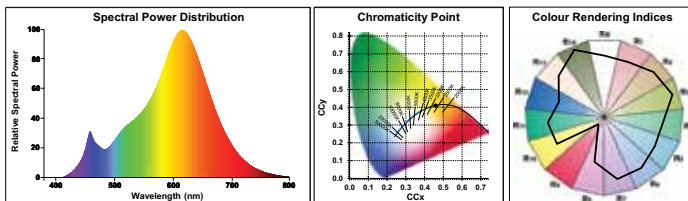

ToLEDo GLS Dimmable

Features

- Compact and elegant design
- Wide range of lumen outputs, from 810lm to 1521lm
- Up to 85% energy saving compared to incandescent lamps
- Instant light at the flick of a switch
- Suitable for replacement of up 100W incandescent lamps
- Uniform light distribution
- Available in different colour temperatures - 2700K, 4000K and 6500K
- Good colour rendering (CRI 80)
- Perfect for hotels, restaurants, lobbies, corridors, stairwells, reception areas
- Lower maintenance costs
- Dimmable on approved dimmers

Product information

Code	Description	Voltage (V)	Power (W)	Luminous Flux (lm)	Efficiency (lm/W)	Colour Temp (K)	Base	Life (hours)	Equivalent Wattage (W)	Energy Class	Sales Pack Size
ToLEDo GLS A60 V4 Dimmable											
0026676	ToLEDo GLS V4 DIM 810lm 827 E27 SL	220-240	10	810	81	2700	E27	15,000	60	A+	6
0026677	ToLEDo GLS V4 DIM 810lm 827 B22 SL	220-240	10	810	81	2700	B22	15,000	60	A+	6
0026683	ToLEDo GLS V4 DIM 1060lm 827 E27 SL	220-240	11	1060	96	2700	E27	15,000	75	A+	6
0026627	ToLEDo GLS V4 DIM 1150lm 865 E27 SL	220-240	11	1150	105	6500	E27	15,000	80	A+	6
ToLEDo GLS A66 V4 Dimmable											
0026648	ToLEDo GLS V4 DIM 1521lm 827 E27 SL	220-240	15	1521	101	2700	E27	15,000	100	A+	6

Spectral Data

2700K Homelight