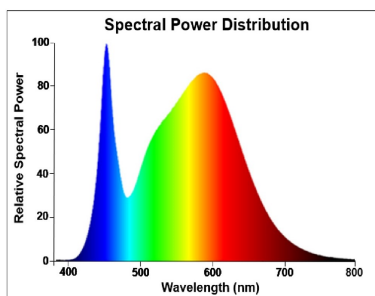

### Optical data

Luminous flux (lm)	850
Luminous flux (Rated) (lm)	850
Colour temperature (K)	4000
Light colour	Cool White
CRI (Ra)	80
Colour Variation Initial (SDCM)	SDCM6
Photobiological Risk Group	RG0
Lumen maintenance at end of nominal life (%)	70

## PHOTOMETRY