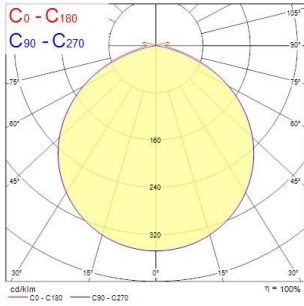

Flex Pro Medium Output Flex Pro IP65 4400lm 930 0068180