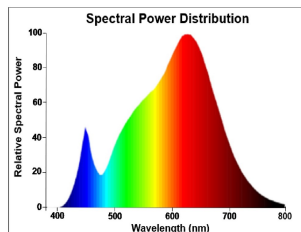

PHOTOMETRY

Distance [m]	Cone diameter [m]	Illuminance [lx]
0.5	1.46	1233
1.0	2.91	308
1.5	4.37	131
2.0	5.82	71
2.5	7.28	49
3.0	8.73	34

— C0 - C180 (Half beam angle: 111.0°)
— C90 - C270 (Half beam angle: 111.0°)