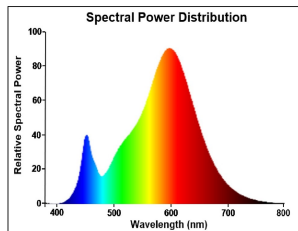

ToLEDo GLS

ToLEDo GLS V7 806LM 827 B22 SL

0029579