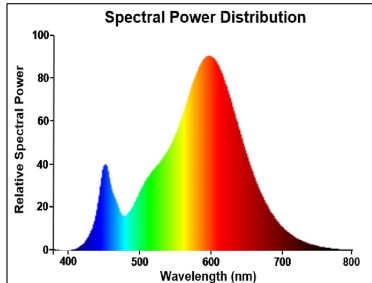

### Optical data

Luminous flux (lm)	806
Luminous flux (Rated) (lm)	806
Colour temperature (K)	2700
Light colour	Homelight
CRI (Ra)	80
Colour Variation Initial (SDCM)	SDCM6
Photobiological Risk Group	RG0
Lumen maintenance at end of nominal life (%)	70

## PHOTOMETRY