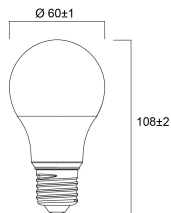

TECHNICAL DRAWINGS