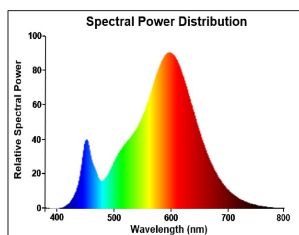

TOLEDO CANDLE

ToLEDo Candle V7 470LM 827 E14 SL
0029607

Product features

- Compact and elegant design
- Suitable replacement for halogen, incandescent and compact fluorescent candle lamps
- Instant light at the flick of a switch
- Uniform light distribution
- Good colour rendering (CRI 80)
- Perfect for hotels, restaurants, lobbies, corridors, stairwells, reception areas
- Lower maintenance costs
- 15,000 hours average rated life

PRODUCT OVERVIEW

Product name	ToLEDo Candle V7 470LM 827 E14 SL
Technology	LED
Watt (Rated) (W)	4.5
Type	LED exchangeable
Cap/Base	E14
Fixture rating	Open
General application	Hospitality, Residential & Consumer
ETIM Class	EC001959
E-number FI	4740997
Warranty	3 years
Luminous flux (lm)	470
Colour temperature (K)	2700
Light colour	Homelight
CRI (Ra)	80
Colour Variation Initial (SDCM)	SDCM6
Photobiological Risk Group	RG0

TOLEDO CANDLE

ToLEDo Candle V7 470LM 827 E14 SL
0029607

Wattage (W)	4.5
Product Voltage (V)	230
Dimmable	No
Average life (Nominal) (h)	15000
Product EAN number	5410288296074

PHOTOMETRY

TECHNICAL DRAWINGS