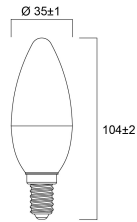

TOLEDO CANDLE

ToLEDo Candle V7 470LM 827 E14 SL
0029607

Wattage (W)	4.5
Product Voltage (V)	230
Dimmable	No
Average life (Nominal) (h)	15000
Product EAN number	5410288296074

DATA TABLE

General data

Product name	ToLEDo Candle V7 470LM 827 E14 SL
Technology	LED
Watt (Rated) (W)	4.5
Type	LED exchangeable
Cap/Base	E14
Fixture rating	Open
General application	Hospitality, Residential & Consumer
Operating temperature range (°C)	-20°C - 40°C
Performance ambient temperature Tq (°C)	25
ETIM Class	EC001959
E-number FI	4740997
Warranty	3 years

TOLEDO CANDLE

ToLEDo Candle V7 470LM 827 E14 SL
0029607

Lifetime data

Lifespan L70 B50	15000
Average life (Nominal) (h)	15000
Average life (Rated) (h)	15000

Physical data

Nominal Product Length (mm)	104
Nominal Product Diameter (mm)	35
Weight (kg)	0.028

Packaging

Single packaging type	Carton
Product EAN number	5410288296074
Packaging single length / height (cm)	11.0
Packaging single width (cm)	4.5
Packaging single depth (cm)	4.5
DUN14 (outer)	15410288296071
Units per outer package	6
Packaging outer length / height (cm)	14.3
Packaging outer width (cm)	9.7
Packaging outer depth (cm)	11.7

PHOTOMETRY

TECHNICAL DRAWINGS

SYLVANIA

TOLEDO CANDLE

ToLEDo Candle V7 470LM 827 E14 SL
0029607

0029607

5
kWh/1000h

2019/2015