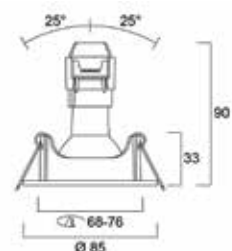

Additional Images

White

Chrome

Photometric Data

Dimensions (mm)

SylSpot Housing

Features

- A range of modern and compact spotlight housings with a quick and easy lamp mounting from the front. Simply twist&lock to change it
- The special high-quality synthetic surface of SylSpot prevents dust collection and ensures long product life
- GU10 socket included with fast wiring terminal block
- Available in white or chrome finish
- Adjustable vertical tilt +/- 25°
- Recommended for use with any Sylvania LED GU10 spotlight, up to 7.5W max
- Not suitable for use with Halogen lamps

Product information

Code	Description	Fixture Colour	Fixture Length (mm)	Fixture Width (mm)	Fixture Height (mm)	Cutout Dimensions (W x L in mm or Diameter in mm)	IP Rating	IK Rating	Mains voltage (V)
SylSpot Housing									
SylSpot Housing - Single pack									
0005752	Sylspot Housing R ADJ IP20 WH	White	85	85	33	68-76	IP20	IK02	220-240V
0005753	Sylspot Housing R ADJ IP20 CH	Chrome	85	85	33	68-76	IP20	IK02	220-240V
SylSpot Housing - Pack of 3									
0005754	Sylspot Housing R ADJ IP20 WH 3PK	White	85	85	33	68-76	IP20	IK02	220-240V
0005755	Sylspot Housing R ADJ IP20 CH 3PK	Chrome	85	85	33	68-76	IP20	IK02	220-240V

Additional Images

White

Chrome

Dimensions (mm)

SYLVANIA

Although every effort has been made to ensure accuracy in the compilation of the technical detail within this publication, specifications and performance data are constantly changing. Current details should therefore be checked with Feilo Sylvania Europe Limited.