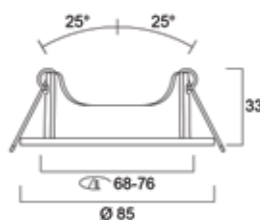

Additional Images

White

Chrome

Photometric Data

Dimensions (mm)

SylSpot Housing

Features

- A range of modern and compact spotlight housings with a quick and easy lamp mounting from the front. Simply twist&lock to change it
- The special high-quality synthetic surface of SylSpot prevents dust collection and ensures long product life
- GU10 socket included with fast wiring terminal block
- Available in white or chrome finish
- Adjustable vertical tilt +/- 25°
- Recommended for use with any Sylvania LED GU10 spotlight, up to 7.5W max
- Not suitable for use with Halogen lamps

Product information

Code	Description	Fixture Colour	Fixture Length (mm)	Fixture Width (mm)	Fixture Height (mm)	Cutout Dimensions (W x L in mm or Diameter in mm)	IP Rating	IK Rating	Mains voltage (V)
SylSpot Housing									
SylSpot Housing - Single pack									
0005752	Sylspot Housing R ADJ IP20 WH	White	85	85	33	68-76	IP20	IK02	220-240V
0005753	Sylspot Housing R ADJ IP20 CH	Chrome	85	85	33	68-76	IP20	IK02	220-240V
SylSpot Housing - Pack of 3									
0005754	Sylspot Housing R ADJ IP20 WH 3PK	White	85	85	33	68-76	IP20	IK02	220-240V
0005755	Sylspot Housing R ADJ IP20 CH 3PK	Chrome	85	85	33	68-76	IP20	IK02	220-240V

Additional Images

White

Chrome

Dimensions (mm)

SYLVANIA

Although every effort has been made to ensure accuracy in the compilation of the technical detail within this publication, specifications and performance data are constantly changing. Current details should therefore be checked with Feilo Sylvania Europe Limited.