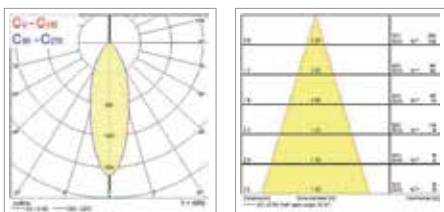

Additional Images

White

Chrome

Photometric Data

Dimensions (mm)

SylSpot Housing

Features

- A range of modern and compact spotlight housings with a quick and easy lamp mounting from the front. Simply twist&lock to change it
- The special high-quality synthetic surface of SylSpot prevents dust collection and ensures long product life
- GU10 socket included with fast wiring terminal block
- Available in white or chrome finish
- Adjustable vertical tilt +/- 25°
- Recommended for use with any Sylvania LED GU10 spotlight, up to 7.5W max
- Not suitable for use with Halogen lamps