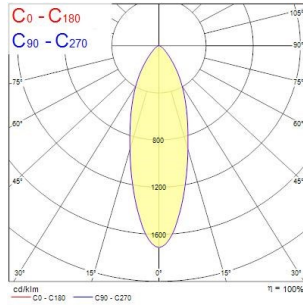

SylSpot White

SYLSPOT KIT ROUND 345LM 830 ADJ IP20 WHT

0005725

Product features

- Recessed spotlight Kit with RefLED GU10 LED spotlight lamp Ø50mm. Polycarbonate body, round bezel ring in white color finish, vertical tilt 30°, IP20 degree of protection, class II. Lumen output 345lm, CCT 3000K, beam angle 36°, power 4,5W, efficacy 77 lm/W, lifetime 15.000h. Outer dimensions: Ø90x103mm, cut-out Ø70-75mm. Suitable for internal environment only and for LED lamps only.

PRODUCT OVERVIEW

Product name	SYLSPOT KIT ROUND 345LM 830 ADJ IP20 WHT
Technology	LED
Housing	PC Polycarbonate
Mount	Ceiling recessed mounting
Environment	Indoor
General application	Residential & Consumer
ETIM Class	EC001744
Warranty	3 years
Fixture luminous flux (lm)	345
Luminaire efficacy (lm/W)	77
Colour temperature (K)	3000
Light colour	Warm White
CRI (Ra)	80
Colour Variation Initial (SDCM)	SDCM6
Beam Angle (°)	36
Photobiological Risk Group	RG1
Total power consumption (W)	4.5
Electrical protection	Class II
Dimmable	No
Housing colour	White
IP rating	IP20
IK rating	IK03
Product EAN number	5410288057255
Light source included	0028433

PHOTOMETRY

SylSpot White

SYLSPOT KIT ROUND 345LM 830 ADJ IP20 WHT
0005725

TECHNICAL DRAWINGS