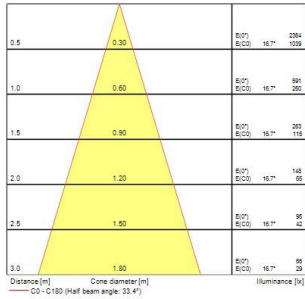

SylSpot White

SYLSPOT KIT ROUND 345LM 830 ADJ IP20 WHT
0005725