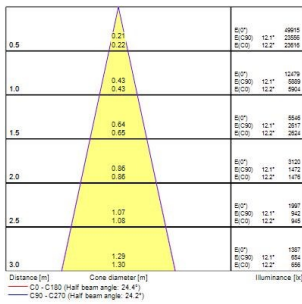

Pixo Medium

Pixo Medium 3000lm 940 NB MB WB BLK
0005449

TECHNICAL DRAWINGS