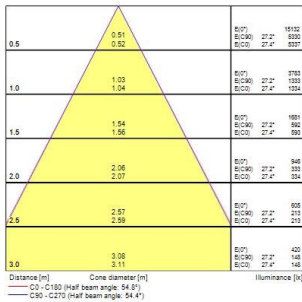

Pixo Medium

Pixo Medium 3000lm 940 NB MB WB BLK
0005449

TECHNICAL DRAWINGS