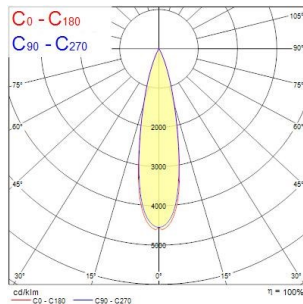

Pixo Medium

Pixo Medium 3000lm 940 NB MB WB BLK
0005449

TECHNICAL DRAWINGS