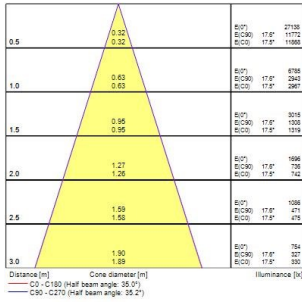

Pixo Medium

Pixo Medium 3000lm 940 NB MB WB BLK
0005449

TECHNICAL DRAWINGS