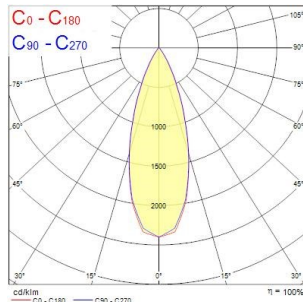

Pixo Medium

Pixo Medium 3000lm 940 NB MB WB BLK
0005449

TECHNICAL DRAWINGS