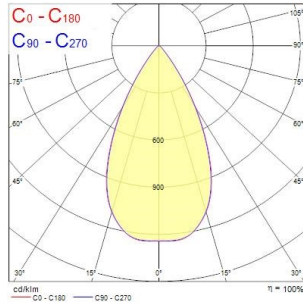

Pixo Medium

Pixo Medium 3000lm 940 NB MB WB BLK
0005449

TECHNICAL DRAWINGS