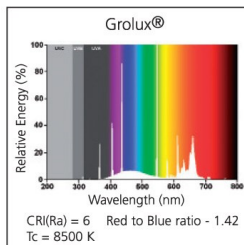

Gro-Lux T5
F8W/GRO
0000026

Product features

- High level of blue and red radiation helps promote healthy plant growth. Enhanced the natural colours of aquatic plants and fish in aquariums. For lighting of fresh water aquariums.

PRODUCT OVERVIEW

Product name	F8W/GRO
Technology	Fluorescent
Lamp shape	Tubular shape
Type	T5
Cap/Base	G5
Lamp finish	Frosted/Coated
Fixture rating	Open
General application	Hospitality, Retail, Residential & Consumer
ETIM Class	EC000108
E-number FI	4943103
E-number SE	8356667
E-number Norway	3845396
Light colour	Grolux
Wattage (W)	8.00
Product Voltage (V)	56
Dimmable	Yes
Average life (Nominal) (h)	10000
Product EAN number	5410288000268

PHOTOMETRY

TECHNICAL DRAWINGS

Gro-Lux T5
F8W/GRO
0000026