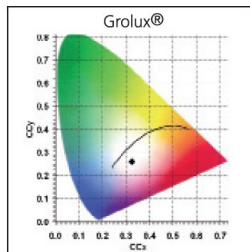

PHOTOMETRY