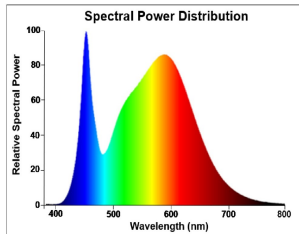

RefLED R63

RefLED R63 V4 630LM 840 E27 SL

0029209