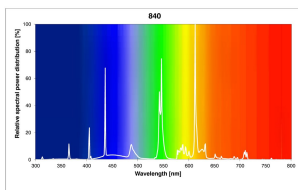

PHOTOMETRY