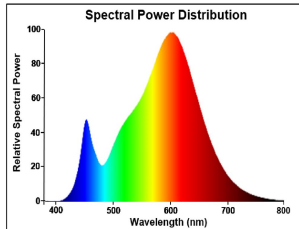

RefLED R50

RefLED R50 V4 470LM 830 E14 SL
0029205