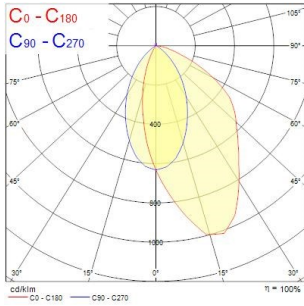

Ascent 150 II Round Wallwasher *ASCENT 150 II WW 1900 4K DALI* 2059375