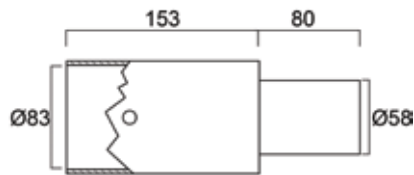

7KLM

10KLM

13KLM

21KLM

Dimensions (mm)

Zodiac Medium

Zodiac Small

0049986 Wall mounting bracket