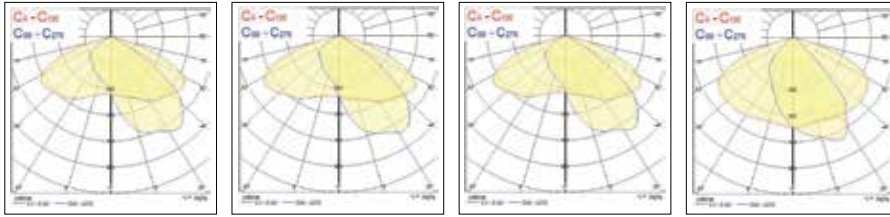

10KLM

13KLM

21KLM

Photometric Data

7KLM