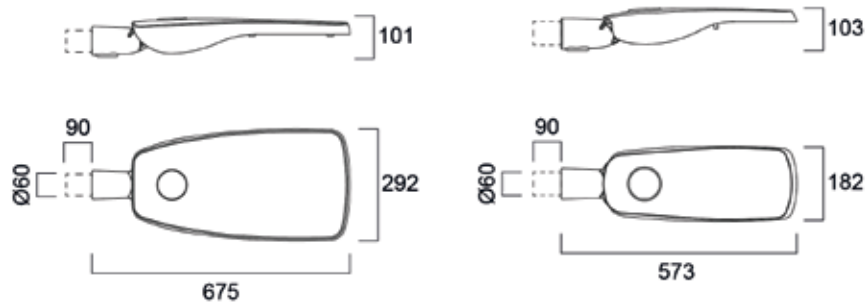

High quality LED lantern

Zodiac

The new generation Zodiac LED lantern is made of high quality die-cast aluminium housing and robust build and protection with IK08 and IP66 ratings, offering a perfect solution for amenity including car parks and perimeter lighting. Zodiac comes in two sizes (small and medium) and a choice of lumen packages (7400, 10,300, 13,200 or 20,600lm), delivering up to 149lm/W. The range offers photocell versions, which allows for operation during dusk to dawn.

Features

- Perfect for amenity including car parks and perimeter lighting
- Two size options: small or medium
- Range of lumen packages available: 7400, 10,300, 13,200 and 20,600lm
- Efficacy up to 149lm/W
- High quality die-cast aluminium housing
- Neutral white (4000K) colour temperature
- Robust build and protection: IK08 and IP66
- Available in Grey RAL 9022 colour finish
- Colour rendering index: Ra 70
- Wall mounting bracket and 76 to 60mm post top adapter as accessories
- Adjustable mounting bracket that allows for use on either 60mm side entry or post top spigot
- Recommended for mounting heights of 6-12 metres
- Long lifetime of 50,000 hours at L70 B50
- 10 kV Surge protection

Code	Description
Accessories	
0049986	Wall mount bracket 60mm
0049987	76-60mm adapter

Additional Images

Zodiac Small - bottom view Zodiac Small - top view Zodiac Small - front view Zodiac Medium

Photometric Data

7KLM

10KLM

13KLM

21KLM

Dimensions (mm)

Zodiac Medium

Zodiac Small

0049986 Wall mounting bracket