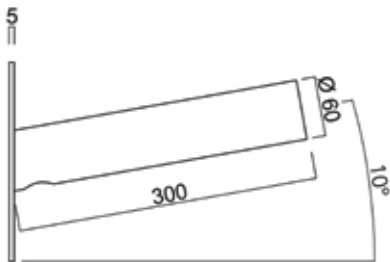

7KLM

10KLM

13KLM

21KLM

Dimensions (mm)

Zodiac Medium

Zodiac Small

0049986 Wall mounting bracket