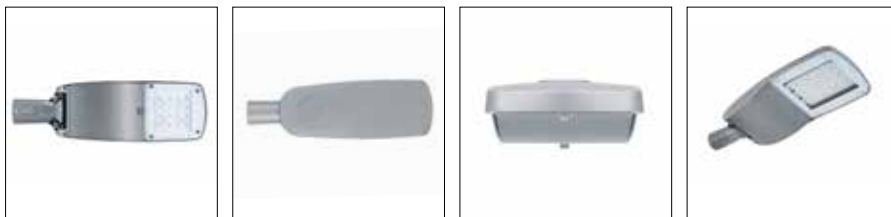

Additional Images

Zodiac Small - bottom view   Zodiac Small - top view   Zodiac Small - front view   Zodiac Medium