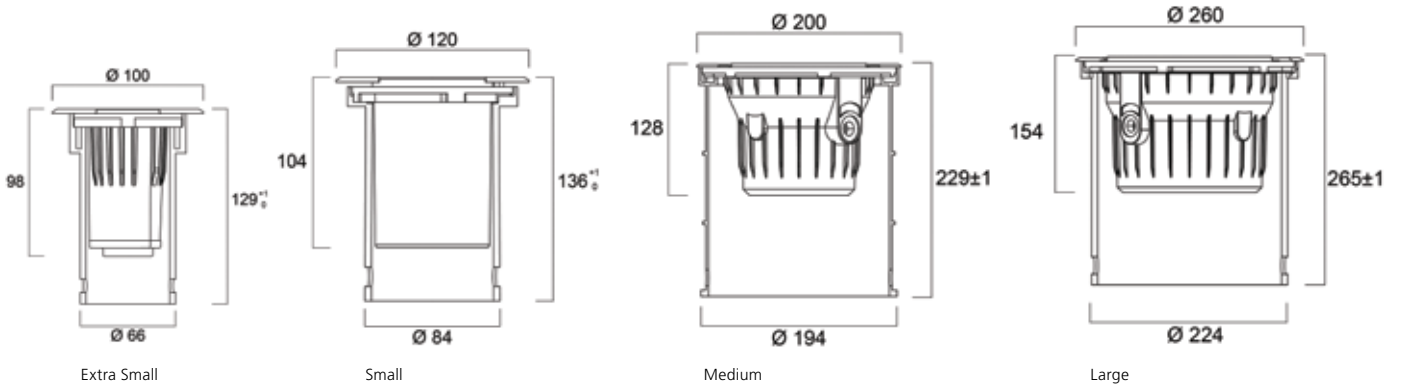

## Features

- Round shaped, Stainless Steel bezel
- One fixed and three adjustable size (100 / 400 / 1000 / 2000lm; 3 – 29W)
- Ø 100 / 120 / 200 / 260mm diameter
- Clear and Frosted glass options for the XS size
- Adjustable tilt +/- 30 degrees on either side (S/M/L size)
- Complete with a pre-wired 2m cable
- L70B50 lumen maintenance 50,000 hrs
- Wide range of operating temperature range (-20 - +45°C for XS / S; -20 - +40°C for M / L)
- Honeycomb and frosted glass accessory for the adjustable version
- IP68 plastic junction box or T-shaped connector for LILO capability
- IP68 linear connector
- Pressure load 2000kg (~20kN) for S/M/L and 500kg (~5kN) for XS

## Additional Images

Extra Small Frosted

Extra Small Clear

Small

Medium

Large

## Dimensions (mm)