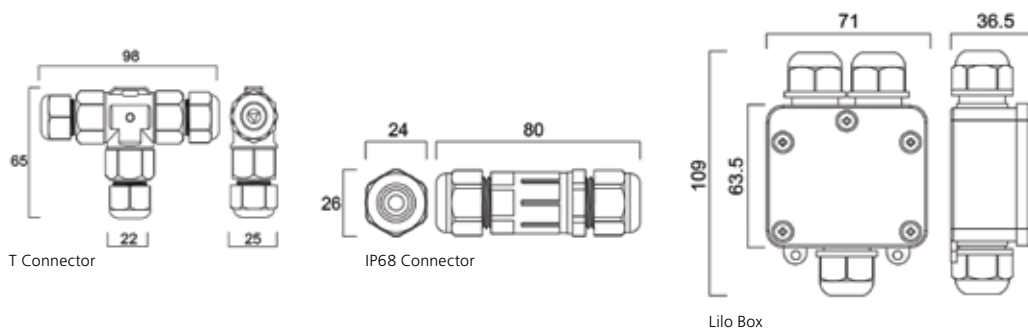

## Features

- Round shaped, Stainless Steel bezel
- One fixed and three adjustable size (100 / 400 / 1000 / 2000lm; 3 – 29W)
- Ø 100 / 120 / 200 / 260mm diameter
- Clear and Frosted glass options for the XS size
- Adjustable tilt +/- 30 degrees on either side (S/M/L size)
- Complete with a pre-wired 2m cable
- L70B50 lumen maintenance 50,000 hrs
- Wide range of operating temperature range (-20 - +45°C for XS / S; -20 - +40°C for M / L)
- Honeycomb and frosted glass accessory for the adjustable version
- IP68 plastic junction box or T-shaped connector for LILO capability
- IP68 linear connector
- Pressure load 2000kg (~20kN) for S/M/L and 500kg (~5kN) for XS

## Additional Images

Extra Small Frosted

Extra Small Clear

Small

Medium

Large

## Dimensions (mm)