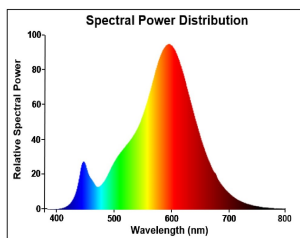

PRODUCT OVERVIEW

Product name	ToLEDo RT Candle V5 GL 225LM 825 E14 SL
Technology	LED
Watt (Rated) (W)	2.5
Type	LED exchangeable
Cap/Base	E14
Fixture rating	Open
General application	Hospitality, Residential & Consumer
ETIM Class	EC001959
E-number FI	4740938
Warranty	3 years
Luminous flux (lm)	225
Colour temperature (K)	2500
Light colour	Candlelight
CRI (Ra)	80
Colour Variation Initial (SDCM)	SDCM6
Photobiological Risk Group	RG1
Wattage (W)	2.5
Product Voltage (V)	230
Dimmable	No

ToLEDo Retro Candle Gold

ToLEDo RT Candle V5 GL 225LM 825 E14 SL
0029488

Average life (Nominal) (h)	15000
Product EAN number	5410288294889

PHOTOMETRY

TECHNICAL DRAWINGS