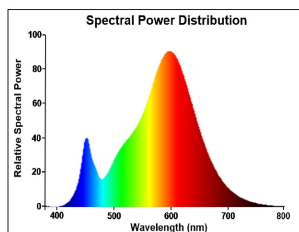

### PRODUCT OVERVIEW

Product name	ToLEDo RT Candle V5 CL DIM 470LM 827 E27 SL
Technology	LED
Watt (Rated) (W)	4.5
Type	LED exchangeable
Cap/Base	E27
Fixture rating	Open
General application	Hospitality, Residential & Consumer
ETIM Class	EC001959
E-number FI	4740923
Warranty	3 years
Luminous flux (lm)	470
Colour temperature (K)	2700
Light colour	Homelight
CRI (Ra)	80
Colour Variation Initial (SDCM)	SDCM6
Photobiological Risk Group	RG1
Wattage (W)	4.5
Product Voltage (V)	230
Dimmable	Yes
Average life (Nominal) (h)	15000
Product EAN number	5410288293660

### PHOTOMETRY

---