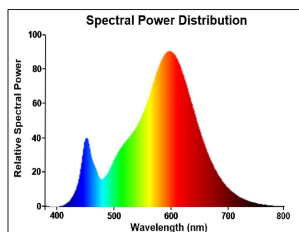

ToLEDo Retro Candle

ToLEDo RT Candle V5 CL 250LM 827 B22 SL
0029370

PHOTOMETRY