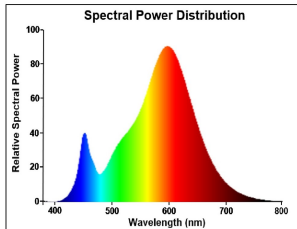

RefLED Superia Retro ES50

RefLED Superia Retro ES50 V3 550LM 827 36 SL
0029117