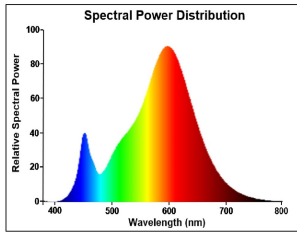

ToLEDo Retro Candle

ToLEDo RT Candle V5 CL 470LM 827 B22 SL
0029372

PHOTOMETRY