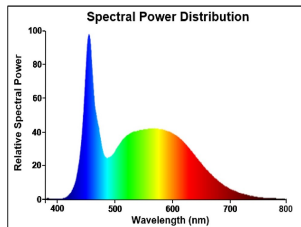

ToLEDo GLS

ToLEDo GLS V7 470LM 865 E27 SL

0029578