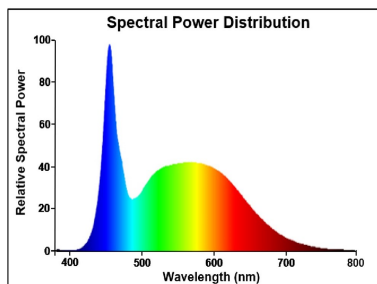

ToLEDo GLS

ToLEDo GLS V7 470LM 865 E27 SL

0029578

Packaging

Single packaging type	Carton
Product EAN number	5410288295787
Packaging single length / height (cm)	11.2
Packaging single width (cm)	6.0
Packaging single depth (cm)	6.0
DUN14 (outer)	15410288295784
Units per outer package	6
Packaging outer length / height (cm)	18.8
Packaging outer width (cm)	12.7
Packaging outer depth (cm)	12.0

Safety data

Optimal operating condition (°C)	-20-40
Breakage cleaning instructions	Not applicable
Special purpose lamp	No
Dry applications use only	Yes
Suitable for household illumination	Yes
Safety message	Not Suitable for totally enclosed fixtures

PHOTOMETRY

TECHNICAL DRAWINGS