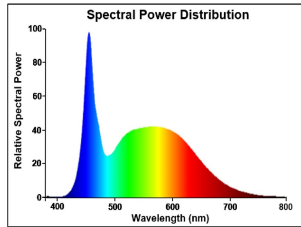

ToLEDo Stick

ToLEDo Stick V4 1600LM 865 E27 SL

0029569