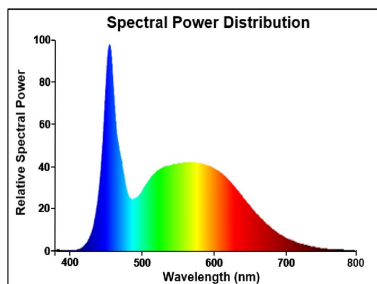

ToLEDo Stick

ToLEDo Stick V4 1600LM 865 E27 SL

0029569

Packaging single length / height (cm)	5.3
Packaging single width (cm)	5.3
Packaging single depth (cm)	14.4
DUN14 (outer)	15410288295692
Units per outer package	6
Packaging outer length / height (cm)	16.4
Packaging outer width (cm)	11.1
Packaging outer depth (cm)	15.8

Safety data

Optimal operating condition (°C)	-20-40
Breakage cleaning instructions	Not applicable
Special purpose lamp	No
Dry applications use only	Yes
Suitable for household illumination	Yes
Safety message	Not Suitable for totally enclosed fixtures

PHOTOMETRY