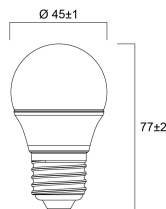

TECHNICAL DRAWINGS