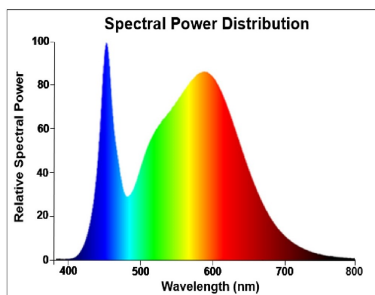

TOLEDO BALL

ToLEDo Ball V7 806LM 840 E27 SL

0029633

Packaging

Single packaging type	Carton
Product EAN number	5410288296333
Packaging single length / height (cm)	9.5
Packaging single width (cm)	5.0
Packaging single depth (cm)	5.0
DUN14 (outer)	15410288296330
Units per outer package	6
Packaging outer length / height (cm)	15.8
Packaging outer width (cm)	10.7
Packaging outer depth (cm)	10.2

Safety data

Optimal operating condition (°C)	-20-40
Breakage cleaning instructions	Not applicable
Special purpose lamp	No
Dry applications use only	Yes
Suitable for household illumination	Yes
Safety message	Not Suitable for totally enclosed fixtures

PHOTOMETRY

TECHNICAL DRAWINGS