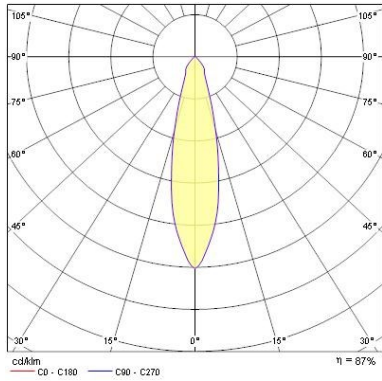

Beacon 50W Mains Voltage - Hi-Spot ES50

BEACON ES50 3/C SILVER 240V
2041883

E-number SE	7416261
E-number Norway	3223669
Warranty	5 years

Optical data

LOR (%)	87
Light colour	N/A
Adjustable chromaticity	N
Beam Angle (°)	25
Distribution type	Adjustable

Electrical data

Mains voltage (V)	230V~
Electrical protection	Class I
Transformer required	No

Physical data

Housing colour	Silver
IP rating	IP20
Nominal Product Width (mm)	85
Nominal Product Height (mm)	114
Nominal Product Diameter (mm)	58
Max. Lamp Diameter (mm) - D	58
Weight (kg)	0.31

Packaging

Single packaging type	Carton
Product EAN number	5025768418831
Packaging single length / height (cm)	17.5
Packaging single width (cm)	15.0
Packaging single depth (cm)	17.5
Units per outer package	1
Packaging outer length / height (cm)	17.5
Packaging outer width (cm)	15.0
Packaging outer depth (cm)	17.5

PHOTOMETRY

Beacon 50W Mains Voltage - Hi-Spot ES50 BEACON ES50 3/C SILVER 240V 2041883

TECHNICAL DRAWINGS