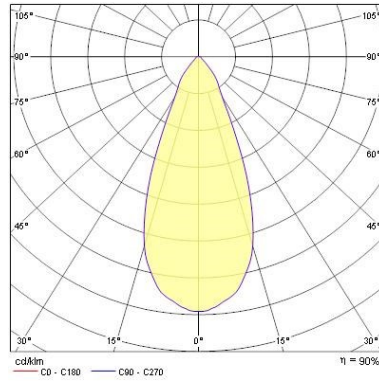

Beacon 50W Mains Voltage - Hi-Spot ES50

BEACON ES50 3/C SILVER 240V
2041883

E-number SE	7416261
E-number Norway	3223669
Warranty	5 years

Optical data

LOR (%)	87
Light colour	N/A
Adjustable chromaticity	N
Beam Angle (°)	25
Distribution type	Adjustable

Electrical data

Mains voltage (V)	230V~
Electrical protection	Class I
Transformer required	No

Physical data

Housing colour	Silver
IP rating	IP20
Nominal Product Width (mm)	85
Nominal Product Height (mm)	114
Nominal Product Diameter (mm)	58
Max. Lamp Diameter (mm) - D	58
Weight (kg)	0.31

Packaging

Single packaging type	Carton
Product EAN number	5025768418831
Packaging single length / height (cm)	17.5
Packaging single width (cm)	15.0
Packaging single depth (cm)	17.5
Units per outer package	1
Packaging outer length / height (cm)	17.5
Packaging outer width (cm)	15.0
Packaging outer depth (cm)	17.5

PHOTOMETRY

Beacon 50W Mains Voltage - Hi-Spot ES50 BEACON ES50 3/C SILVER 240V 2041883

TECHNICAL DRAWINGS