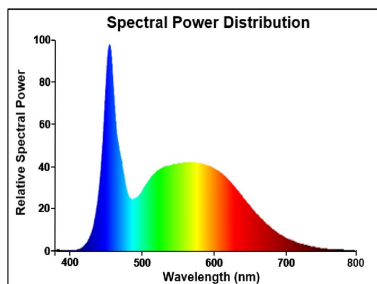

ToLEDo Stick

ToLEDo Stick V4 850LM 865 E27 SL

0029563

Packaging single length / height (cm)	5.0
Packaging single width (cm)	5.0
Packaging single depth (cm)	12.3
DUN14 (outer)	15410288295630
Units per outer package	6
Packaging outer length / height (cm)	15.4
Packaging outer width (cm)	10.3
Packaging outer depth (cm)	13.7

Safety data

Optimal operating condition (°C)	-20-40
Breakage cleaning instructions	Not applicable
Special purpose lamp	No
Dry applications use only	Yes
Suitable for household illumination	Yes
Safety message	Not Suitable for totally enclosed fixtures

PHOTOMETRY