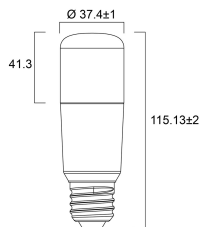

TECHNICAL DRAWINGS