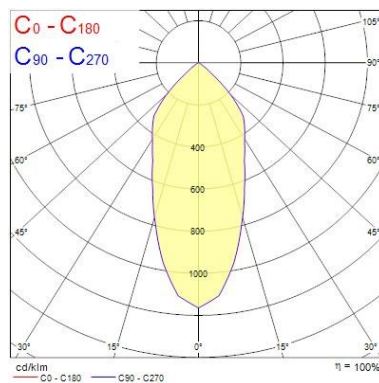

Expospot 90 cardan round - Sylvania EXPOSPOT 90 CARDAN HO RA90 3000K MB WHITE 0060370

Lifespan L80 B50	60000
Lifespan L80 B20	60000
Lifespan L80 B10	60000
Lifespan L90 B50	60000
Lifespan L90 B20	60000
Lifespan L90 B10	55000

Physical data

Housing colour	White
IP rating	IP20
IK rating	IK02
Nominal Product Width (mm)	163
Nominal Product Height (mm)	104
Cutout Dimensions (W x L in mm or Diameter in mm)	148
Weight (kg)	0.77
Recessed Depth (mm)	104

Packaging

Single packaging type	Carton
Product EAN number	5410288603704
Packaging single length / height (cm)	18.0
Packaging single width (cm)	18.0
Packaging single depth (cm)	16.0
DUN14 (outer)	05410288603704
Units per outer package	1
Packaging outer length / height (cm)	18.0
Packaging outer width (cm)	18.0
Packaging outer depth (cm)	16.0

PHOTOMETRY

TECHNICAL DRAWINGS