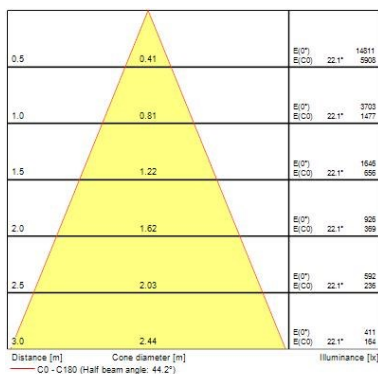

Expospot 90 cardan round - Sylvania EXPOSPOT 90 CARDAN HO RA90 3000K MB WHITE 0060370

Lifespan L80 B50	60000
Lifespan L80 B20	60000
Lifespan L80 B10	60000
Lifespan L90 B50	60000
Lifespan L90 B20	60000
Lifespan L90 B10	55000

Physical data

Housing colour	White
IP rating	IP20
IK rating	IK02
Nominal Product Width (mm)	163
Nominal Product Height (mm)	104
Cutout Dimensions (W x L in mm or Diameter in mm)	148
Weight (kg)	0.77
Recessed Depth (mm)	104

Packaging

Single packaging type	Carton
Product EAN number	5410288603704
Packaging single length / height (cm)	18.0
Packaging single width (cm)	18.0
Packaging single depth (cm)	16.0
DUN14 (outer)	05410288603704
Units per outer package	1
Packaging outer length / height (cm)	18.0
Packaging outer width (cm)	18.0
Packaging outer depth (cm)	16.0

PHOTOMETRY

TECHNICAL DRAWINGS