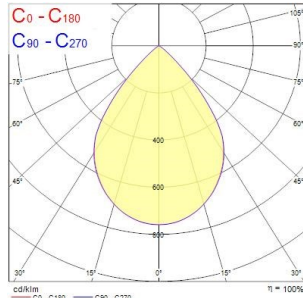

Granit DALI Granit IP65 DALI 13000lm 840 WB 0039620

PHOTOMETRY

TECHNICAL DRAWINGS