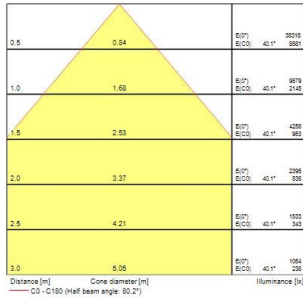

Granit DALI Granit IP65 DALI 13000lm 840 WB 0039620

PHOTOMETRY

TECHNICAL DRAWINGS