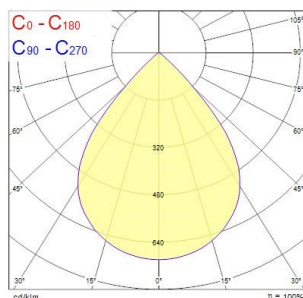

Granit DALI Granit IP65 DALI 13000lm 840 WB 0039620

PHOTOMETRY

TECHNICAL DRAWINGS