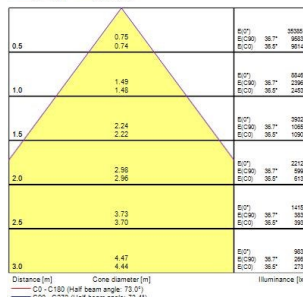

Granit DALI Granit IP65 DALI 13000lm 840 WB 0039620

PHOTOMETRY

TECHNICAL DRAWINGS