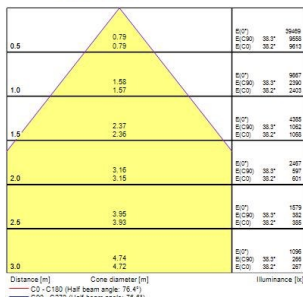

Granit DALI Granit IP65 DALI 13000lm 840 WB 0039620

PHOTOMETRY

TECHNICAL DRAWINGS