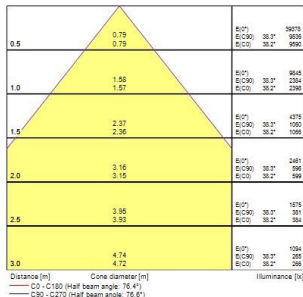

Granit DALI Granit IP65 DALI 13000lm 840 WB 0039620

PHOTOMETRY

TECHNICAL DRAWINGS