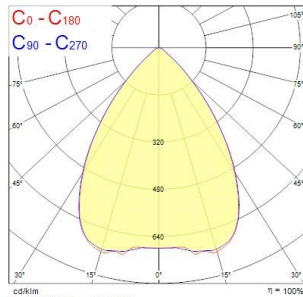

Granit DALI Granit IP65 DALI 13000lm 840 WB 0039620

PHOTOMETRY

TECHNICAL DRAWINGS