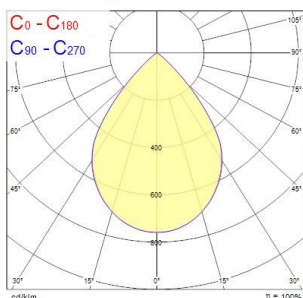

Granit DALI Granit IP65 DALI 13000lm 840 WB 0039620

PHOTOMETRY

TECHNICAL DRAWINGS