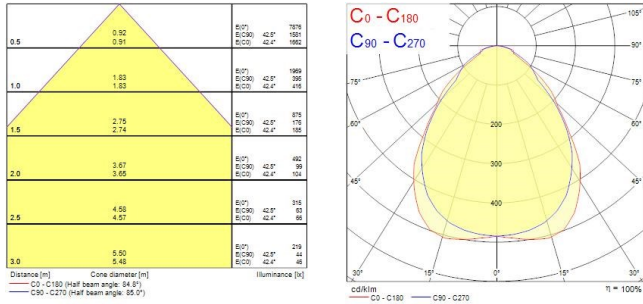

START Panel Flat UGR19 600x600

START Panel Flat UGR19 600x600 DALI 4000Lm 840
0047204

TECHNICAL DRAWINGS