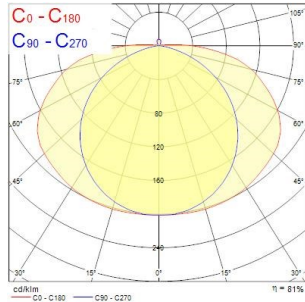

## PHOTOMETRY

Distance [m]      Cone diameter [m]      Illuminance [lx]

— C0 - C180 (Half beam angle: 18.8°)  
— C90 - C270 (Half beam angle: 108.8°)