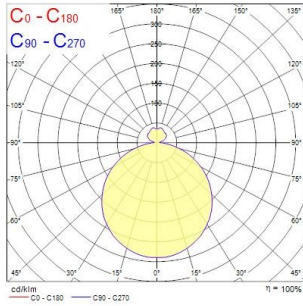

Cassini Radius

CASSINI RADIUS 400 IK10 1185LM 830 DALI EM3 SILVER
4054915

Product features

- Ambient and decorative 400mm diameter LED bulkhead luminaire with halo backlight. Resistant to dust and water jet ingress, IP65, IK10, Class 1, 220-240V. 3000K, Switchable High Output or High efficiency mode, 630/1185 lm, 19 W, Drive current: 700mA, CRI 80, DALI dimmable, Integral 3 hour maintained emergency

PRODUCT OVERVIEW

Product name	CASSINI RADIUS 400 IK10 1185LM 830 DALI EM3 SILVER
Technology	LED
Environment	Indoor
General application	Office
ETIM Class	EC002892
Warranty	5 years
Fixture luminous flux (lm)	630/1185
LOR (%)	100
Colour temperature (K)	3000
Light colour	Warm White
CRI (Ra)	80
Photobiological Risk Group	RG0
Total power consumption (W)	19
Product Voltage (V)	240
Electrical protection	Class I
Housing colour	White
IP rating	IP65
IK rating	IK10
Product EAN number	5026524549158

PHOTOMETRY

Cassini Radius

CASSINI RADIUS 400 IK10 1185LM 830 DALI EM3 SILVER
4054915

Distance [m]	Cone diameter [m]	E10% E50% E90%	Illuminance [lx]
0.5	1.56	50% 87.2°	172 14
1.0	3.12	50% 87.2°	43
1.5	4.67	50% 87.2°	19 2
2.0	6.23	50% 87.2°	11 1
2.5	7.79	50% 87.2°	7 1
3.0	9.35	50% 87.2°	5 0.5

Distance [m] Cone diameter [m]
 C0 - C180 (Half beam angle: 114.6°)

TECHNICAL DRAWINGS