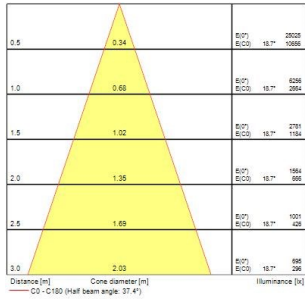

Start Track Spot Large DALI

START Track Spot L DALI 3600lm 940 MB WHT
0004935

TECHNICAL DRAWINGS