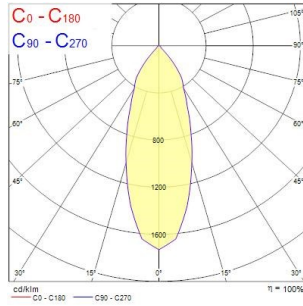

Start Track Spot Large DALI

START Track Spot L DALI 3600lm 940 MB WHT

0004935

Product features

- Spotlight for track mounting, decorative heat sink, white (RAL 9016) housing, equipped with Global GAC69 Pulse Adaptor, 3616 Lm, 36 W, 100 Lm/W, 4000 K, drive current: 900 mA, CRI 90, 38° beam angle, DALI dimmable, IP20, IK02, 50000 hrs, (H x W) 240 x 164 mm.

PRODUCT OVERVIEW

Product name	START Track Spot L DALI 3600lm 940 MB WHT
Technology	LED
Housing	Aluminium
Mount	Track mounting
General application	Retail
ETIM Class	EC001744
E-number FI	4274464
E-number SE	7426207
Warranty	5 years
Fixture luminous flux (lm)	3616
Luminaire efficacy (lm/W)	100
LOR (%)	100
Colour temperature (K)	4000
Light colour	Neutral White
CRI (Ra)	90
Colour Variation Initial (SDCM)	SDCM3
Beam Angle (°)	38
Photobiological Risk Group	RG1
Total power consumption (W)	36
Electrical protection	Class II
Control gear type	Electronic ballast
Control gear mounting	Integral
Dimmable	Yes
Minimum dimming level (%)	1
LED Flickering Rate	Ultra low (5% or less)
Housing colour	RAL 9016 - Traffic white / Bezel
IP rating	IP20
IK rating	IK02
Product EAN number	5410288049359

PHOTOMETRY

Start Track Spot Large DALI

START Track Spot L DALI 3600lm 940 MB WHT
0004935

TECHNICAL DRAWINGS