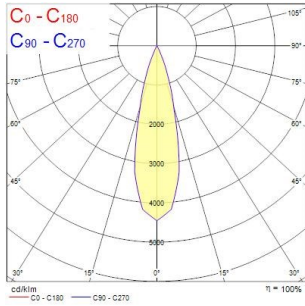

Myriad Adjustable Round - White with White bezel

MYRIAD ADJ ROUND WHITE 2700K DALI WHITE BZ
2058030

Product features

- The Myriad Adjustable Round recessed spotlight is a high efficient accent downlight, fixture color White, correlated colour temperature of 2700K, color rendering index Ra145, fixture lumen 567lm, total power consumption 10W, luminaire efficacy 57 lm/W, nominal light beam angle 24°, mains voltage 230-240V~ AC, control technology type: DALI, product length 76mm, width 76mm, height 115mm, cut-out dimension 76mm, IP rating IP20, 5 years warranty.

PHOTOMETRY

Myriad Adjustable Round - White with White bezel MYRIAD ADJ ROUND WHITE 2700K DALI WHITE BZ 2058030

Distance [m]	Cone diameter [m]	Beam diameter [m]	Beam diameter [ft]	Beam diameter [in]	Illuminance [lx]
0.5	0.23	0.23	13.2"	1098	4726
1.0	0.47	0.47	13.2"	2620	1179
1.5	0.70	0.70	13.2"	1121	621
2.0	0.94	0.94	13.2"	611	294
2.5	1.17	1.17	13.2"	454	188
3.0	1.41	1.41	13.2"	281	121

Distance [m] Cone diameter [m]
 C0-C180 (Half beam angle: 26.4°)

TECHNICAL DRAWINGS