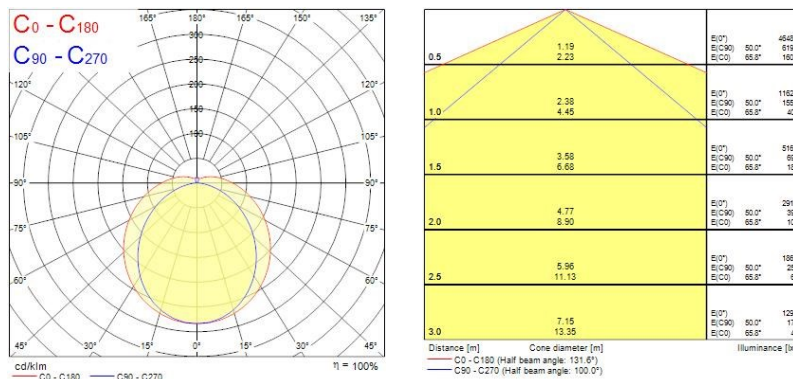

Optical data

Fixture luminous flux (lm)	4100
Luminous flux (lm)	4100
Luminaire efficacy (lm/W)	105.12
LOR (%)	100
Colour temperature (K)	3000
Light colour	Warm White
CRI (Ra)	80
Colour Consistency (SDCM)	3
Adjustable chromaticity	N
Distribution type	Direct
Photobiological Risk Group	RG0

Sylproof Tubular LED 2X1200 DALI WW
0047608

Diffuser material	PMMA Acrylic
Nominal Product Length (mm)	1300
Nominal Product Width (mm)	112
Nominal Product Height (mm)	112
Weight (kg)	2.8

Packaging

Single packaging type	Carton
Product EAN number	5410288476087
Packaging single length / height (cm)	130.0
Packaging single width (cm)	13.0
Packaging single depth (cm)	13.0
DUN14 (outer)	05410288476087
Units per outer package	1
Packaging outer length / height (cm)	130.0
Packaging outer width (cm)	13.0
Packaging outer depth (cm)	13.0

Safety data

Optimal operating condition (°C)	-20-25
----------------------------------	--------

PHOTOMETRY

TECHNICAL DRAWINGS