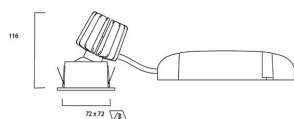

Produktblad

Concord Myriad ADJ Square 4000K Dali Vit Vit Bezel

Artikelnummer	2056229
EAN	5025768562299
Märke	Concord

Dimensions (mm)

Egenskaper

Brinntid (timmar)	50000	Färg	Vit
Certifiering	CE	Färgtemperatur (Kelvin)	4000
CRI (Ra)	85	Håltagningsmått (i mm)	72x72
Dimbar	Ja	IP-klass	IP20
Effekt (W)	15	Spridningsvinkel (°)	24
Färg	Vit	Teknologi	LED

Produktbeskrivning

Tilt flexibility of 25 degrees in any direction Adjustable from the front once installed Fitting enables clean ceiling lines with no swing out elbow component White internal colour with white rotating sphere Fitting comes with bezel included